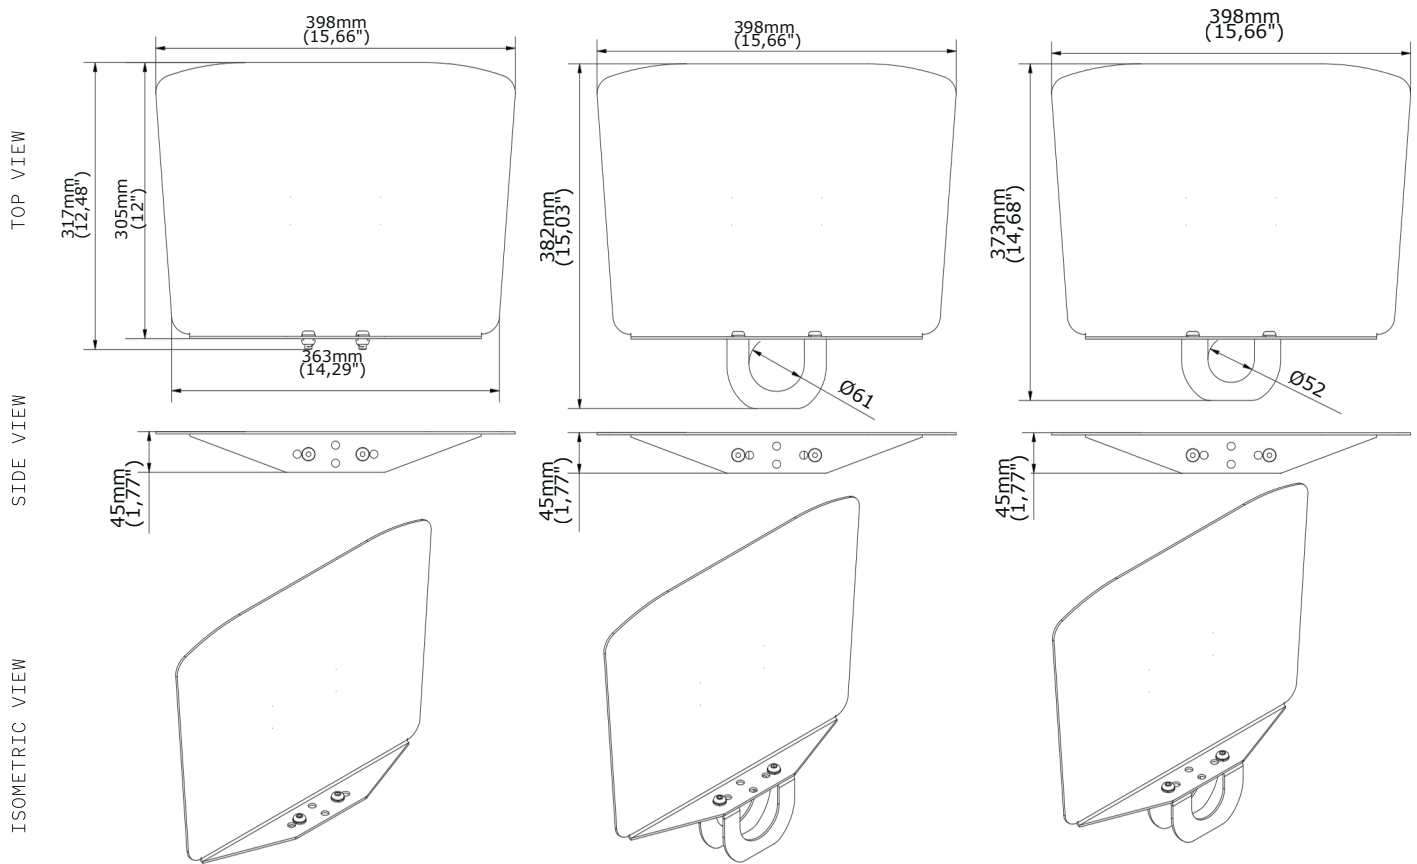

TRSU1

Universal metal shelf for TR, TRV, STD, STDV

The TRSU1 shelf is a functional and durable solution for use with TR, TRV, STD, STDV and VWTA series carts and stands. Made of high-quality black powder-coated steel, it is ideal for additional space for AV equipment, set-top boxes or laptops.

2 kg

PRODUCT SPECIFICATIONS

Short index	TRSU1
Category	Accessories for Trolleys & Stands
Colour	Black
Warranty	Limited 5-years
Maximum load	2 kg

TECHNICAL SPECIFICATIONS

Product dimensions	W: 398 mm D: 382 mm H: 45 mm (W:15,66" D:15,66" H:1,77")
Product weight	2,9 kg (6,39 lb)

LOGISTICS DATA

SAP INDEX	EAN CODE	COLOUR	PACKAGE DIMENSIONS	PACKAGE WEIGHT
WWTR-TRSUI	5902841107861	BLACK	535 x 175 x 130 mm 21,06 x 6,88 x 5,12"	3,3 kg 7,27 lb

HS Code (Harmonized System): 732690, HTS Code (Harmonized Tariff Schedule): 7326909890, Country of Origin: Poland