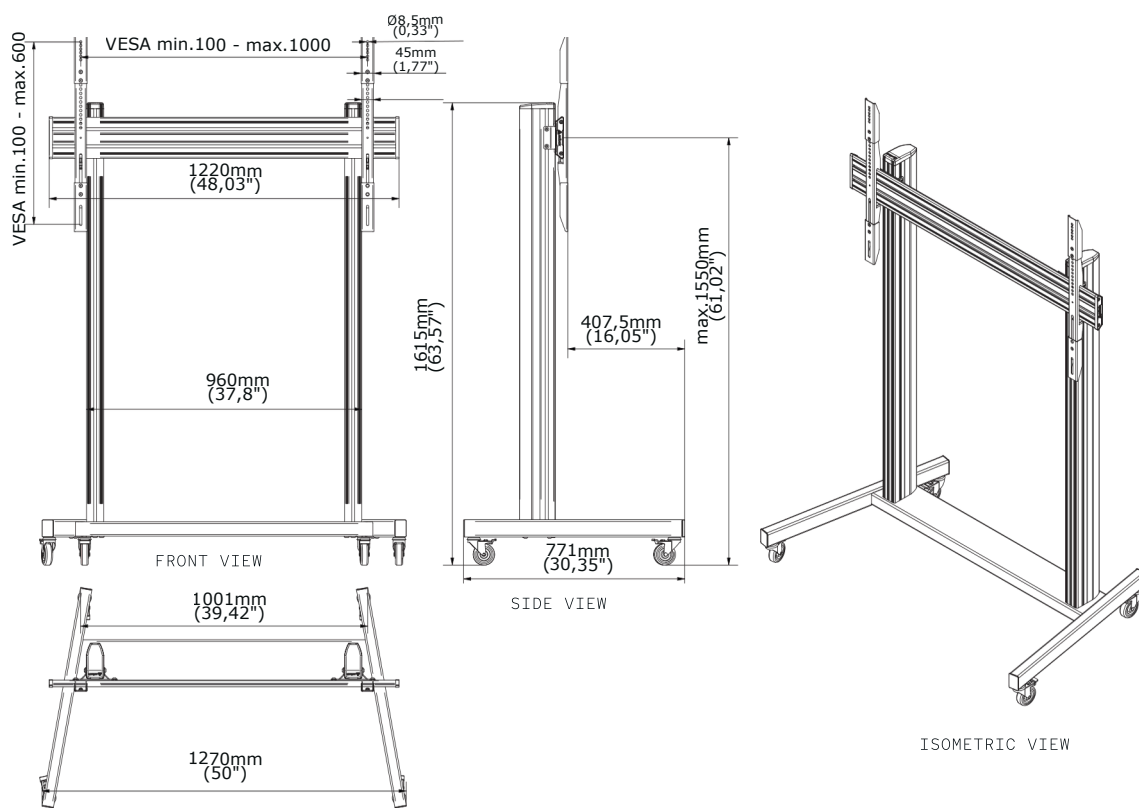

65"-95"

100x100
1000x600

120 kg

RoHS
Compliant

PRODUCT SPECIFICATIONS

Short index	TRE200
Category	Trolleys & Stands
Product group	Trolleys
Colour	Black
Warranty	Limited 5-years
Number of screens	1
Minimum screensize	65"
Maximum screensize	95"
Maximum load	120 kg
VESA Mounting Compatibility	100x100 up to 1000x600

TECHNICAL SPECIFICATIONS

Product dimensions	W: 1270mm D: 771mm H: 1615 mm (W:50" D:30,35" H:63,57")
Product weight	42 kg (92,59 lb)
Max. distance from the floor to the center of the screen	1550 mm (61,02")
Max. mounting pattern	1157 mm x 637 mm (45,55 x 25,07")
Min. mounting pattern	100 mm x 100 mm (3,93 x 3,93")

LOGISTICS DATA

SAP INDEX	EAN CODE	COLOUR	PACKAGE DIMENSIONS	PACKAGE WEIGHT
WWTR-TRE200	5902841102750	BLACK	1835 x 110 x 190 mm 72,24 x 4,33" x 7,48"	31,7 kg 69,88 lb 24 lb

HS Code (Harmonized System): 732690, HTS Code (Harmonized Tariff Schedule): 7326909890, Country of Origin: Poland