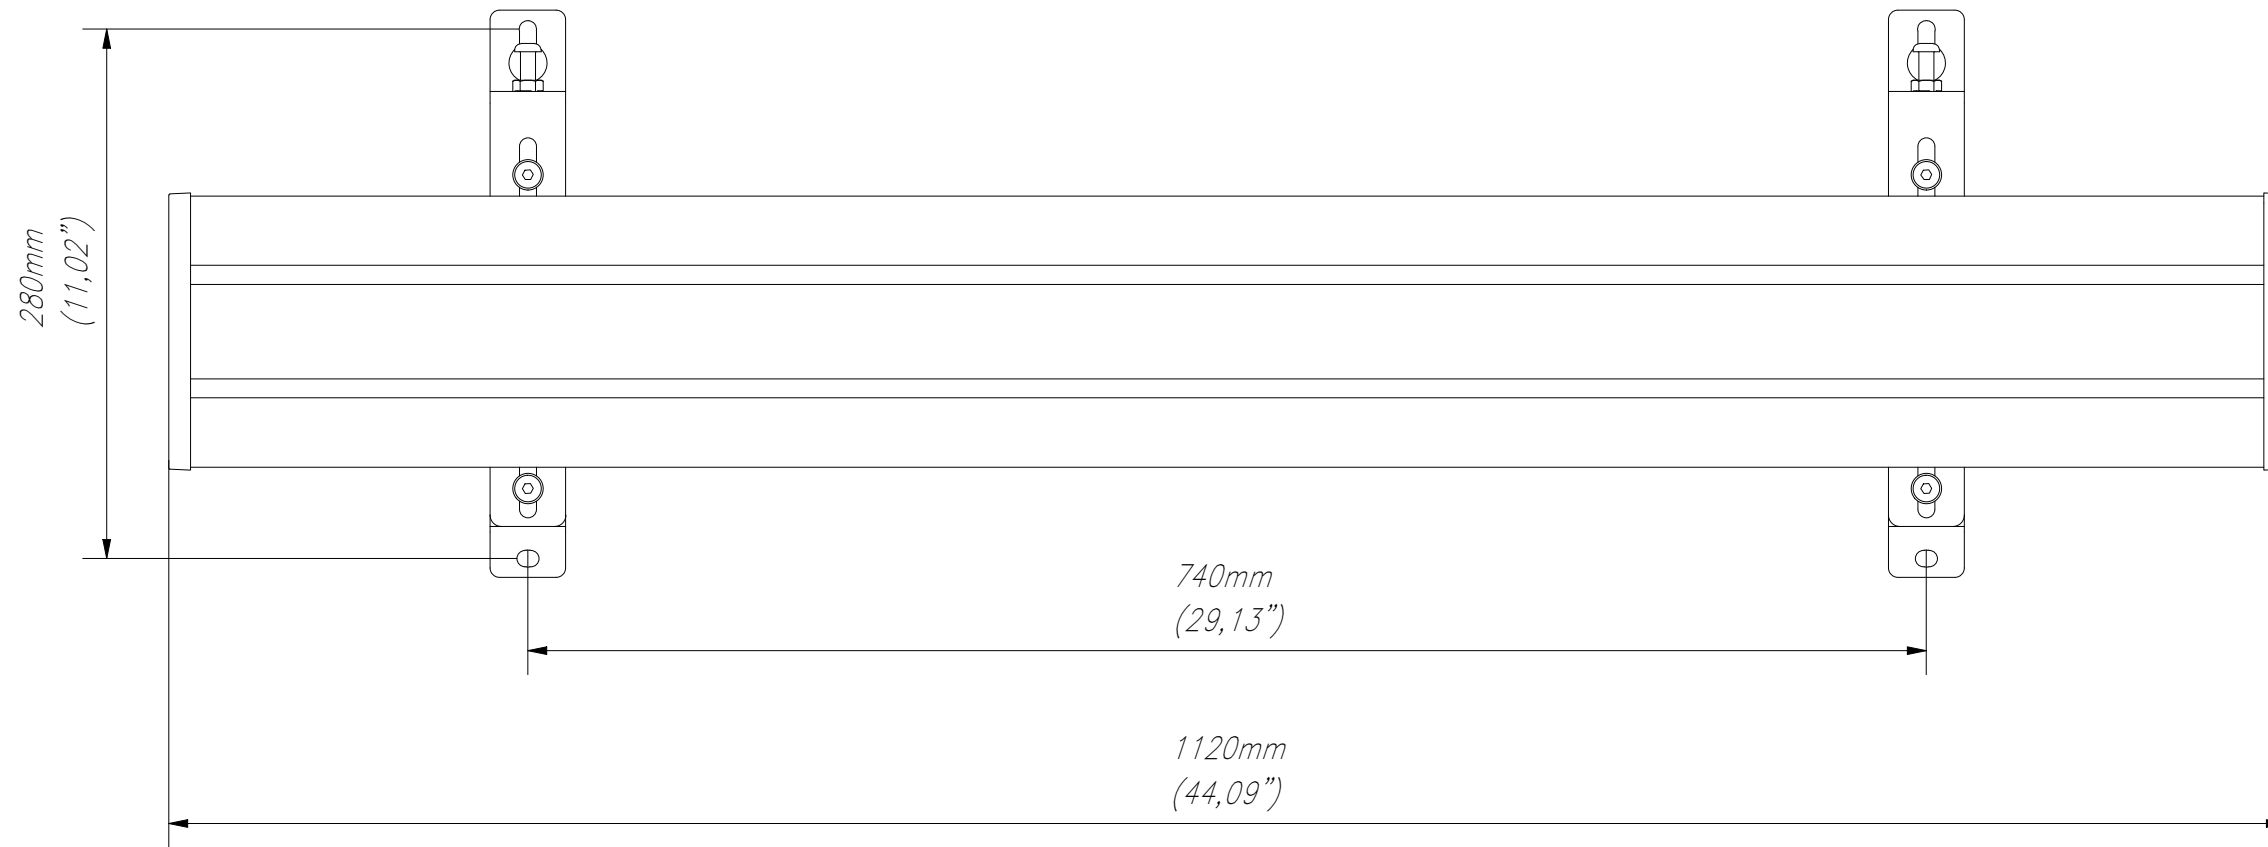

# FRONT VIEW

# SIDE VIEW

Sheet: A3

Scale: 1 :4

  
PL 23-107 Strzyżewice  
Piotrowice 186 / Poland

Index No:

WUSC-VWMB 1100

Project No:

1028