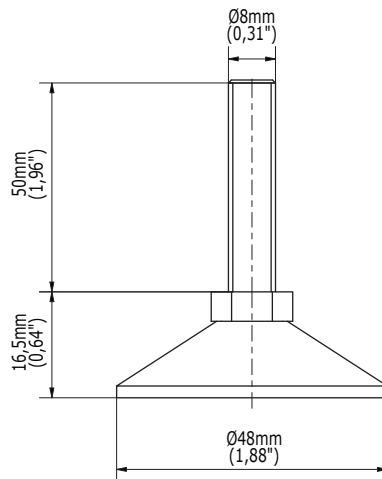

### TECHNICAL SPECIFICATIONS

Product dimensions

W: 48 mm D: 48 mm H: 66,5 mm (W:1,88" D:1,88" H:2,61")

Product weight

0,43 kg (0,94 lb)

### TECHNICAL DRAWINGS

### LOGISTICS DATA

SAP INDEX	EAN CODE	COLOUR	PACKAGE DIMENSIONS	PACKAGE WEIGHT
WWTR-RF1	5908252968237	BLACK	135 x 135 x 55mm 5,31 x 5,31 x 2,16"	0,2 kg 0,44 lb

HS Code (Harmonized System): 732690, HTS Code (Harmonized Tariff Schedule): 7326909890, Country of Origin: Poland