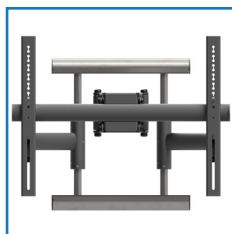

PRODUCT SPECIFICATIONS

Short index	RMSA1
Category	Swing Arms Wall Mounts
Product group	Display Mounts
Colour	Black
Warranty	Limited 5-years
Number of screens	1
Minimum screen size	42"
Maximum screen size	90"
Maximum load	120 kg
Arm rotation	90°
Left-right rotation	180°
Forward tilting	$-10^{\circ}/+10^{\circ}$
VESA Mounting Compatibility	200x200 up to 600x400