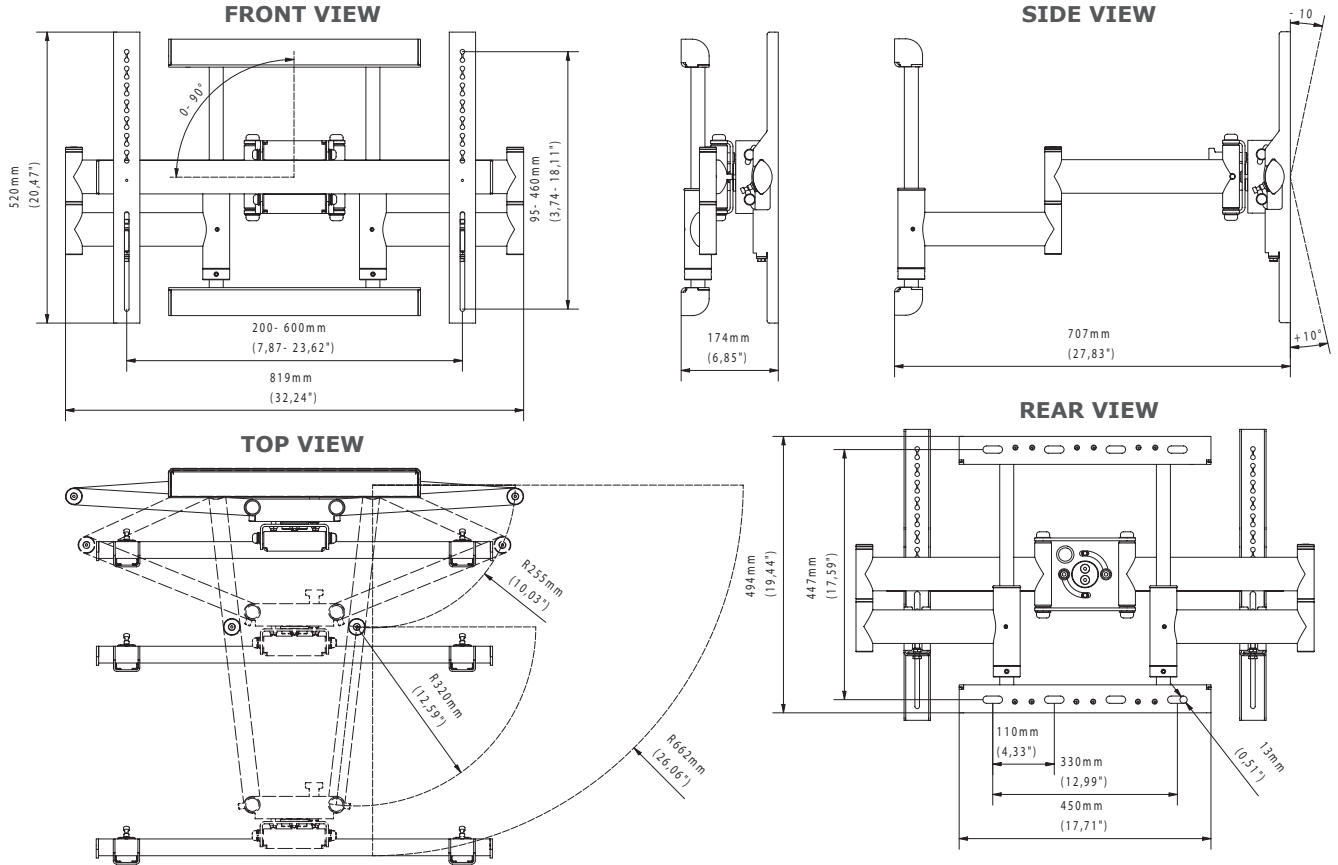

## HEAVY DUTY SWING ARM WALL MOUNT

FOR 42"-90" SCREENS

The RMSA1 heavy swing arm wall mount is dedicated to big screens ranging from 42" to 90". Three rotation axes allow any adjustment of the screen position landscape. The possibility of tilting the screen by  $-10^{\circ}/+10^{\circ}$  and  $180^{\circ}$  right-left screen rotation allow the screen position to be adjusted to suit to the user's needs and improve the comfort of use.

### FEATURES

- Modern design and high-end aesthetics
- Option of landscape or portrait
- Screen adjustment: 3 rotation axes
- Possibility of screen tilting by  $-10^{\circ}$  to  $+10^{\circ}$
- $180^{\circ}$  right-left screen rotation
- Maximum load capacity of 120 kg
- Adjustable distance from the wall from 174 to 707 mm
- VESA universal standard
- Integrated cable management system

Possibility of screen tilting by  $-10^{\circ}$  to  $+10^{\circ}$

Option of landscape or portrait

$180^{\circ}$  right-left screen rotation

Adjustable distance from the wall from 174 to 707 mm

## TECHNICAL SPECIFICATIONS

Product dimensions	W: 819 mm D: 174 mm H: 520 mm (W: 32,24" D: 6,85" H: 20,47")
Product weight	21,5 kg 47 lb
Max. distance from mounting surface	707 mm (27,83")
Min. distance from mounting surface	174 mm (6,85")
Max. mounting pattern	600 mm x 460 mm
Min. mounting pattern	200 mm x 95 mm