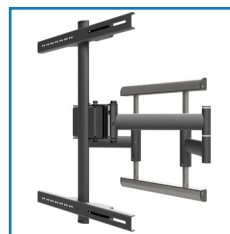

RMSA1

HEAVY DUTY SWING ARM WALL MOUNT

FOR 42"-90" SCREENS

The RMSA1 heavy swing arm wall mount is dedicated to big screens ranging from 42" to 90". Three rotation axes allow any adjustment of the screen position landscape. The possibility of tilting the screen by $-10^{\circ}/+10^{\circ}$ and 180° right-left screen rotation allow the screen position to be adjusted to suit to the user's needs and improve the comfort of use.

FEATURES

- Modern design and high-end aesthetics
- Option of landscape or portrait
- Screen adjustment: 3 rotation axes
- Possibility of screen tilting by -10° to $+10^{\circ}$
- 180° right-left screen rotation
- Maximum load capacity of 120 kg
- Adjustable distance from the wall from 174 to 707 mm
- VESA universal standard
- Integrated cable management system

PRODUCT SPECIFICATIONS

Short index	RMSA1
Category	Swing Arms Wall Mounts
Product group	Display Mounts
Colour	Black
Warranty	Limited 5-years
Number of screens	1
Minimum screen size	42"
Maximum screen size	90"
Maximum load	120 kg
Arm rotation	90°
Left-right rotation	180°
Forward tilting	$-10^{\circ}/+10^{\circ}$
VESA Mounting Compatibility	200x200 up to 600x400