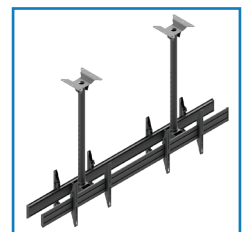

MBV2155BB-L