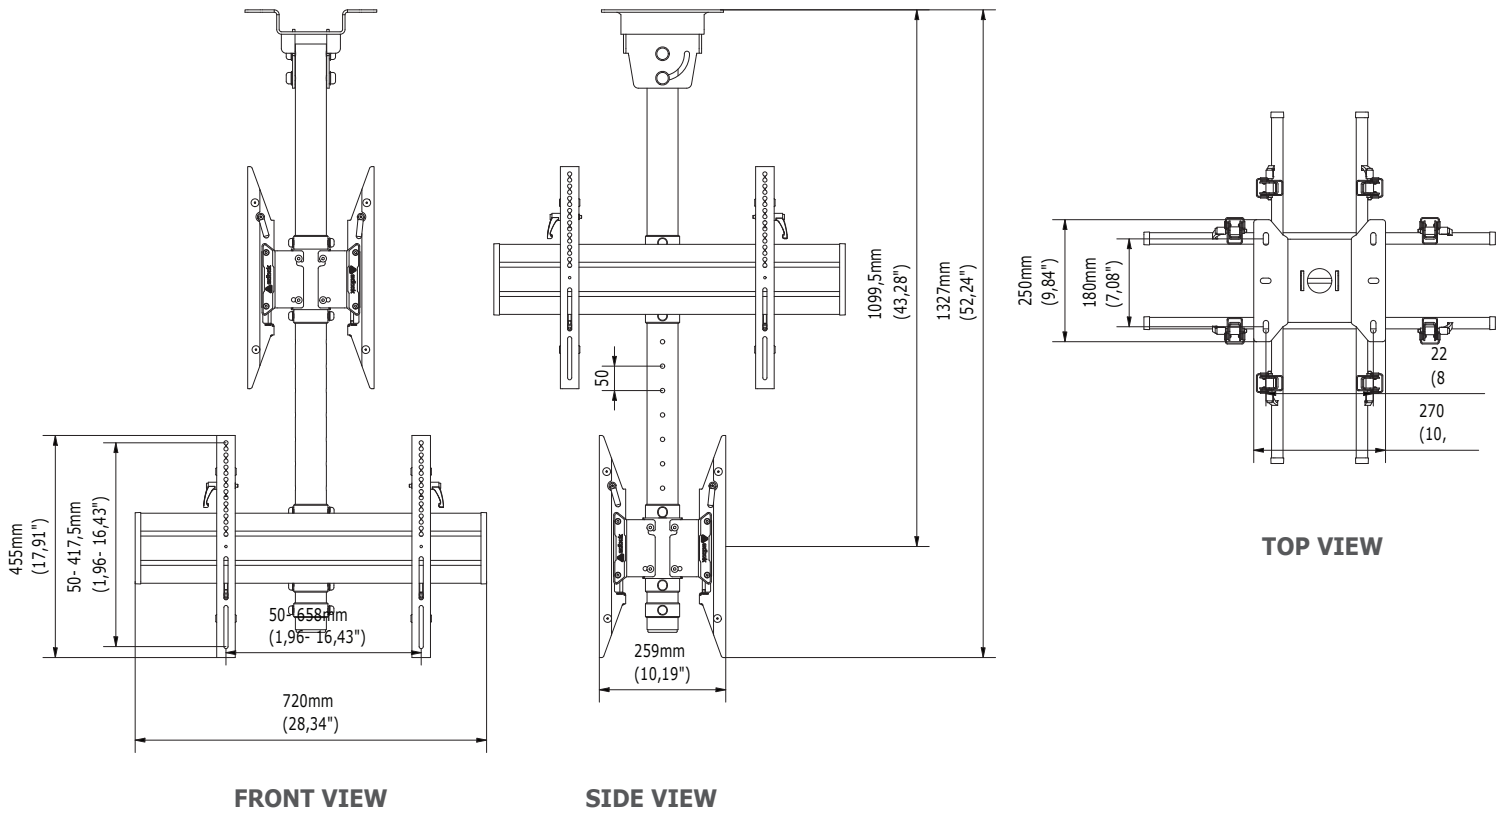

MBV455BBS-L

MENU BOARD CEILING MOUNT

FOR FOUR 42"-57" SCREENS, BACK-TO-BACK, STACKED MOUNTS, LANDSCAPE

MBV455BBS-L is a robust and accurately manufactured ceiling mount for four screens mounted landscape orientation back-to-back, stacked mounts. It features a slim structure and simple design. Stepwise height adjustment ensures accurate fastening, and the integrated cable management system allows the cabling to be hidden, guaranteeing aesthetic appearance. Equipped with safety devices that protect the screen against falling, it is perfect for hotels, restaurants and public buildings. The MBV455BBS-L mount is a perfect solution for those who value aesthetics and comfort during use.

FEATURES

- Screen carrying plate made of aluminum
- Stepwise height adjustment
- Quick and simple installation
- Integrated cable management system
- Universal VESA-compliant mounting range

PRODUCT SPECIFICATIONS

42"-57"

100x100
600x400

0°-18°

140 kg

Universal mounting range compatible with the VESA standard

Integrated cable management system

Stepwise height adjustment

TECHNICAL SPECIFICATIONS

Product dimensions	W: 720 mm D: 720 mm H: 1327 mm (W: 28,35" D: 28,35" H: 25,24")
Product weight	32,5 kg (72 lb)
Max. distance from mounting surface	
Min. distance from mounting surface	
Max. mounting pattern	658 mm x 417,5 mm
Min. mounting pattern	50 mm x 50 mm