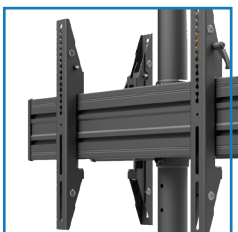

MBV455BBS-L

MENU BOARD CEILING MOUNT

FOR FOUR 42"-57" SCREENS, BACK-TO-BACK, STACKED MOUNTS, LANDSCAPE

MBV455BBS-L is a robust and accurately manufactured ceiling mount for four screens mounted landscape orientation back-to-back, stacked mounts. It features a slim structure and simple design. Stepwise height adjustment ensures accurate fastening, and the integrated cable management system allows the cabling to be hidden, guaranteeing aesthetic appearance. Equipped with safety devices that protect the screen against falling, it is perfect for hotels, restaurants and public buildings. The MBV455BBS-L mount is a perfect solution for those who value aesthetics and comfort during use.

FEATURES

- Screen carrying plate made of aluminum
- Stepwise height adjustment
- Quick and simple installation
- Integrated cable management system
- Universal VESA-compliant mounting range

PRODUCT SPECIFICATIONS

Short index	MBV455BBS-L
Category	Menu Board Ceiling Mounts
Product group	Video Wall & Menu Board Mounts
Colour	Black
Warranty	Limited 5-years
Number of screens	4
Minimum screen size	42"
Maximum screen size	57"
Maximum load	140 kg
Forward tilting	+18°
VESA Mounting Compatibility	100x100 up to 600x400

42"-57"

100x100
600x400

0°-18°

140 kg

Universal mounting range compatible with the VESA standard

Integrated cable management system

Stepwise height adjustment

TECHNICAL SPECIFICATIONS