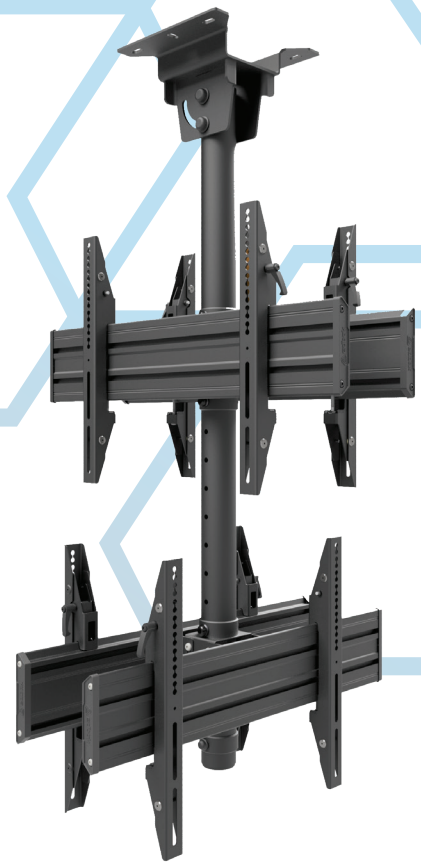

MBV455BBS-L

MENU BOARD CEILING MOUNT

FOR FOUR 42"-57" SCREENS, BACK-TO-BACK, STACKED MOUNTS, LANDSCAPE

MBV455BBS-L is a robust and accurately manufactured ceiling mount for four screens mounted landscape orientation back-to-back, stacked mounts. It features a slim structure and simple design. Stepwise height adjustment ensures accurate fastening, and the integrated cable management system allows the cabling to be hidden, guaranteeing aesthetic appearance. Equipped with safety devices that protect the screen against falling, it is perfect for hotels, restaurants and public buildings. The MBV455BBS-L mount is a perfect solution for those who value aesthetics and comfort during use.

FEATURES

- Screen carrying plate made of aluminum
- Stepwise height adjustment
- Quick and simple installation
- Integrated cable management system
- Universal VESA-compliant mounting range

PRODUCT SPECIFICATIONS

Short index	MBV455BBS-L
Category	Menu Board Ceiling Mounts
Product group	Video Wall & Menu Board Mounts
Colour	Black
Warranty	Limited 5-years
Number of screens	4
Minimum screen size	42"
Maximum screen size	57"
Maximum load	140 kg
Forward tilting	+18°
VESA Mounting Compatibility	100x100 up to 600x400

42"-57"

100x100
600x400

0°-18°

140 kg

Universal mounting range compatible with the VESA standard

Integrated cable management system

Stepwise height adjustment

TECHNICAL SPECIFICATIONS