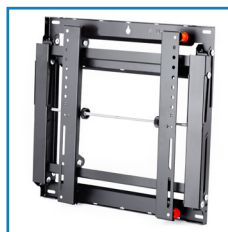

VWPOPS55-L

ULTRA-THIN VIDEO WALL POP-OUT MOUNT WITH QUICK RELEASE

FOR 42"-65" SCREENS

VWPOPS55-L allows easy and fast installation of video walls. Independent 8-point adjustment allows precise alignment of screens without the use of tools. Open design of VWPOPS55-L and a special retractable system for easy access for service purposes. The mount is equipped with a lock against uncontrolled structure opening, ensuring comfort of use and safety. VWPOPS55-L will meet the expectations of the most demanding customers. It will be perfect for an office, a shopping centre or car dealership.

FEATURES

- Possible landscape or portrait setup
- The thickness of the mount is only 60 mm
- +/-7.5 mm micro-adjustment ensures smooth alignment of screens
- Levelling screws allow adjustment of screen height
- Pop-out system for quick and easy access for installation and servicing purposes
- 10° tilt of the screen with the mount open increases access to the back of the screen from the bottom
- Integrated locking mechanism prevents the screen from being slid out accidentally
- Padlock protection against uncontrolled opening

PRODUCT SPECIFICATIONS

Short index	VWPOPT65-L
Category	Video Wall Mounts
Product group	Video Wall & Menu Board Mounts
Colour	Black
Warranty	Limited 5-years
Minimum screen size	42"
Maximum screen size	65"
Maximum load	42 kg
Forward tilting	+10°
VESA Mounting Compatibility	100x100 up to 600x400

Securing the screen against falling with screws

Minimalistic design and functionality

Wide range of VESA mounting standards

TECHNICAL SPECIFICATIONS

Product dimensions	W: 553 mm D: 60 mm H: 500 mm (W:21,77" D:2,36" H:19,69")
Product weight	8 kg (18 lb)
Max. distance from the surface	325 mm (12,80")
Min. distance from the surface	60 mm (2,36")
Max. mounting pattern	430 mm x 405 mm
Min. mounting pattern	90 mm x 83 mm