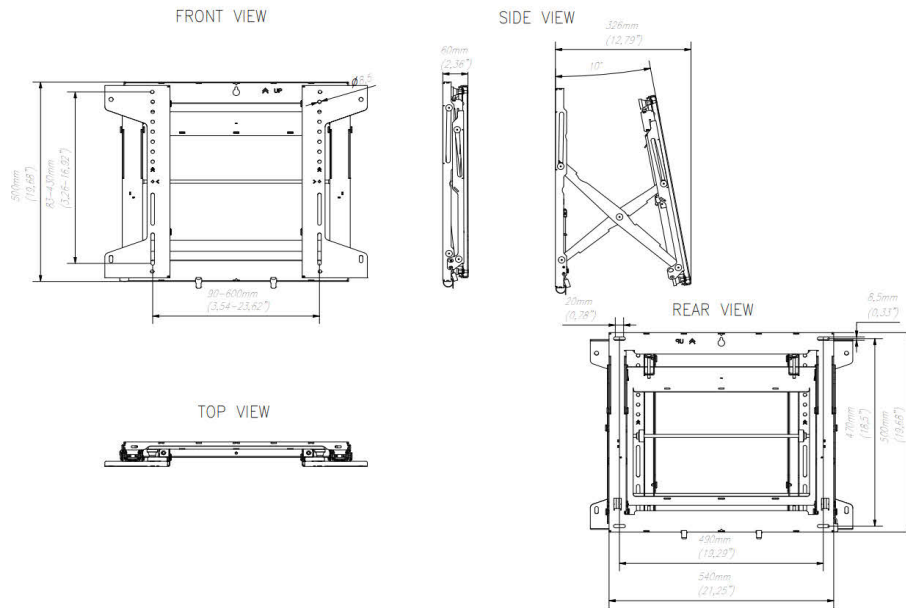

FEATURES

- Possible landscape or portrait setup
- The thickness of the mount is only 60 mm
- +/-7.5 mm micro-adjustment ensures smooth alignment of screens
- Levelling screws allow adjustment of screen height
- Pop-out system for quick and easy access for installation and servicing purposes
- 10° tilt of the screen with the mount open increases access to the back of the screen from the bottom
- Integrated locking mechanism prevents the screen from being slid out accidentally
- Padlock protection against uncontrolled opening

PRODUCT SPECIFICATIONS

Short index	VWPOPT65-L
Category	Video Wall Mounts
Product group	Video Wall & Menu Board Mounts
Colour	Black
Warranty	Limited 5-years
Minimum screen size	42"
Maximum screen size	65"
Maximum load	42 kg
Forward tilting	+10°
VESA Mounting Compatibility	100x100 up to 600x400

Securing the screen against falling with screws

Minimalistic design and functionality

Wide range of VESA mounting standards

TECHNICAL SPECIFICATIONS

Product dimensions	W: 553 mm D: 60 mm H: 500 mm (W:21,77" D:2,36" H:19,69")
Product weight	8 kg (18 lb)
Max. distance from the surface	325 mm (12,80")
Min. distance from the surface	60 mm (2,36")
Max. mounting pattern	430 mm x 405 mm
Min. mounting pattern	90 mm x 83 mm

LOGISTICS DATA

SAP INDEX	EAN CODE	COLOUR	PACKAGE DIMENSIONS	PACKAGE WEIGHT
WUSC-VWPOPT65-L	5902841134690	BLACK	750 x 550 x 70 mm 29,53 x 21,65 x 2,76"	10 kg 22 lb

HS Code (Harmonized System): 732690, HTS Code (Harmonized Tariff Schedule): 7326909890, Country of Origin: Poland