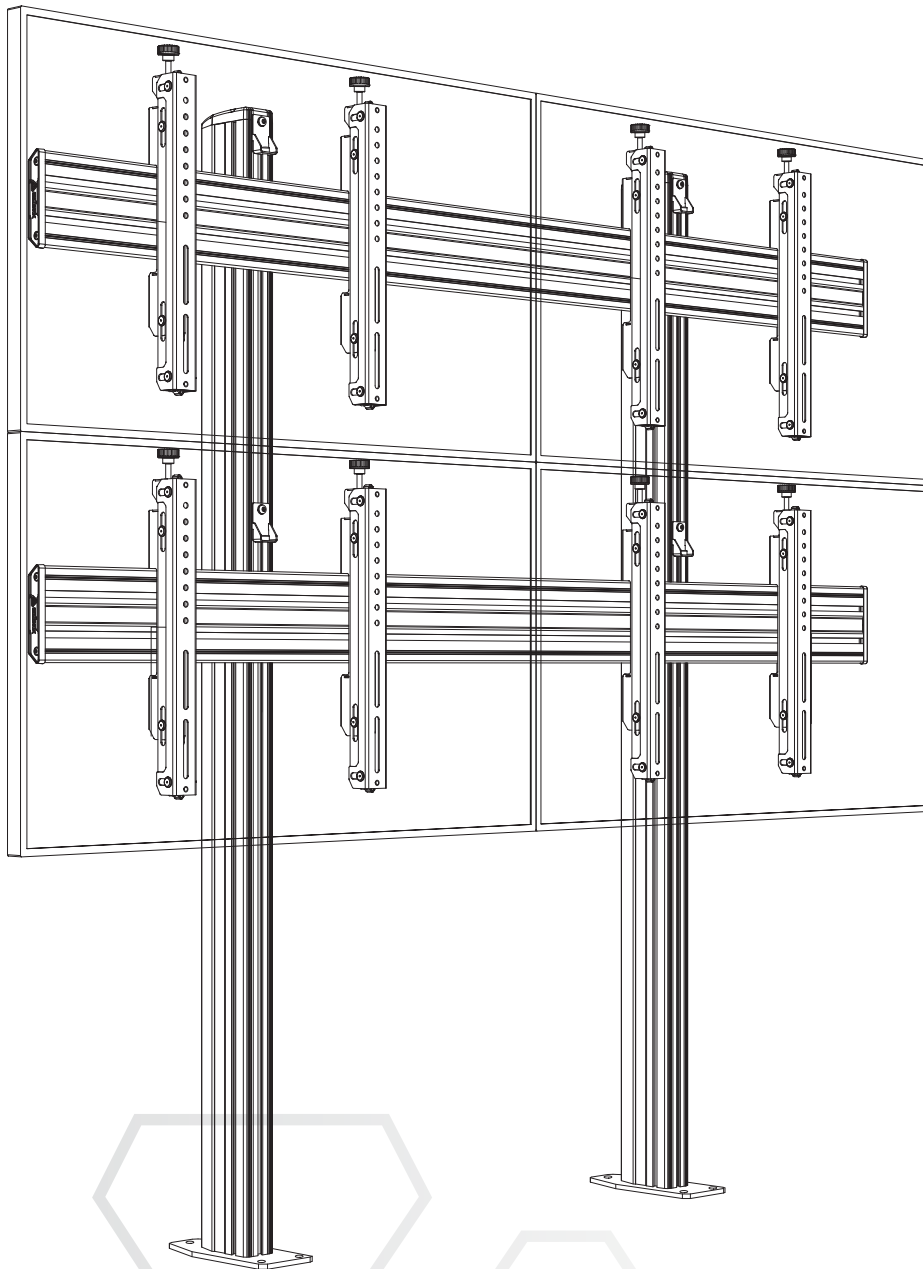

VWSA LANDSCAPE SERIES

VIDEO WALL STANDS

SERIA ŚCIAN WIDEO STACJONARNYCH W UKŁADZIE POZIOMYM

Warning

Please read this manual before starting the installation to ensure correct assembly.

The assembly should be carried out in accordance with this manual by at least two fully qualified people. The EDBAK Company shall not be liable for any injuries or damage to material or property caused by incorrect assembly. Hence please ensure that:

- during the assembly all the instructions are followed carefully. Failure to do so may result in damage to the product or property, or even personal injury;
- before assembly you must ensure that there are no power cables, or water, sewage or gas pipes in the area of the ceiling where the mount is to be fixed;
- when attaching the projector to the mount, please ensure that the screws are of the correct length and diameter. In order to ensure the correct fit, use the plastic spacers supplied. Use of the wrong screws may result in permanent product damage. Extra caution should be taken with movable parts in order to avoid crushing or pinching your hands or fingers. The movable parts are identified in this manual.