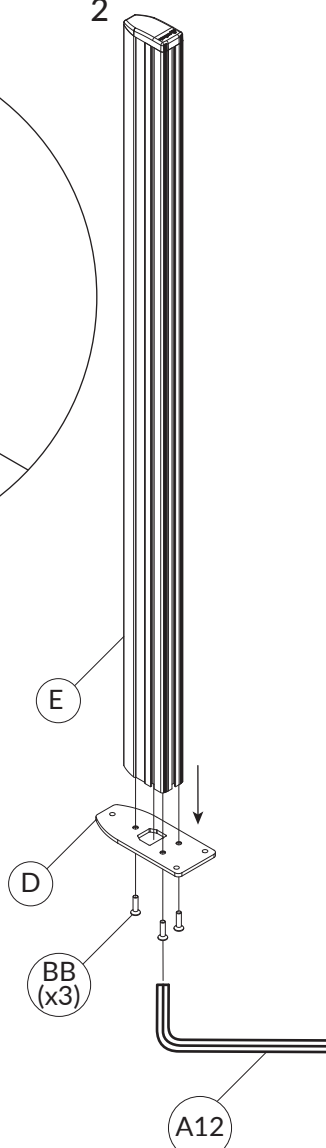

1

VERTICAL PROFILE
ASSEMBLY
IN PRODUCTS:

- VWSA3357-L
- VWSA3347-L
- VWSA2357-L
- VWSA2347-L

2

3

4