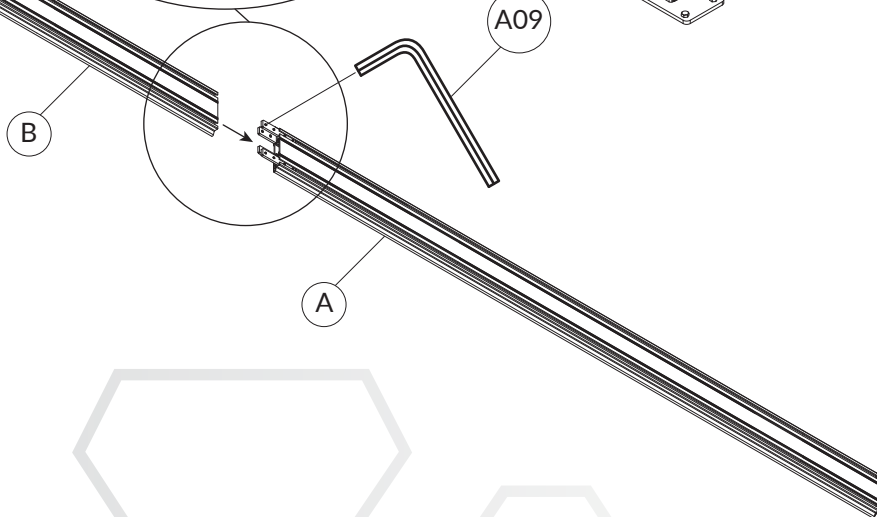

6

HORIZONTAL PROFILE
ASSEMBLY
IN PRODUCTS:

- VWSA3357-L
- VWSA3347-L
- VWSA3257-L
- VWSA3247-L