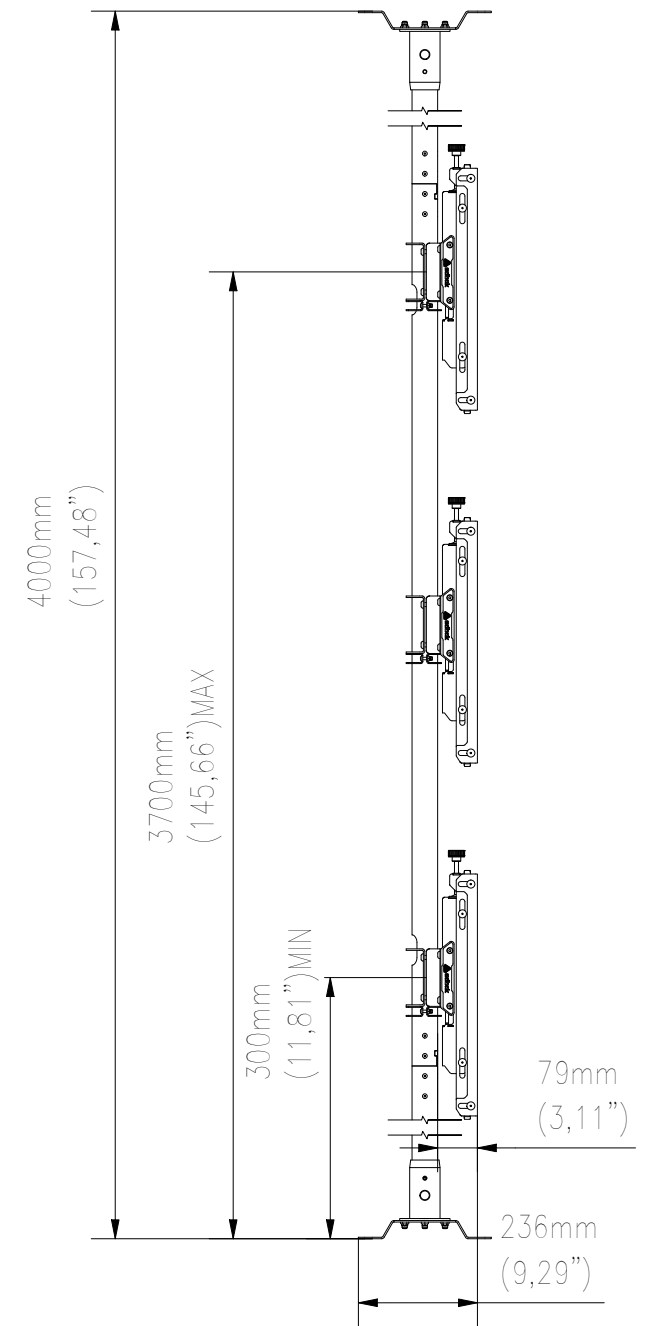

SIDE VIEW

WŁASNOŚĆ EDBAK Sp. z o.o. RYSUNEK NIE MOŻE BYĆ KOPIOWANY I UDOSTĘPNIANY OSOBOM TRZECIM BEZ UPRZEDNIEGO ZEZWOLENIA. WSZELKIE PRAWA ZASTRZEŻONE. PROPERTY OF EDBAK Sp. z o.o. (COPYRIGHT). THIS DRAWING MUST NOT BE REPRODUCED OR DISCLOSED TO THIRD PARTIES WITHOUT THE PRIOR CONSENT OF EDBAK Sp. z o.o. ALL RIGHT RESERVED.

edbak
PL 23-107 Strzyżewice
Piotrowice 186 / Poland

Index No:

WFCA3347-L

Sheet: A3

Scale: 1 : 15

Project No:

840