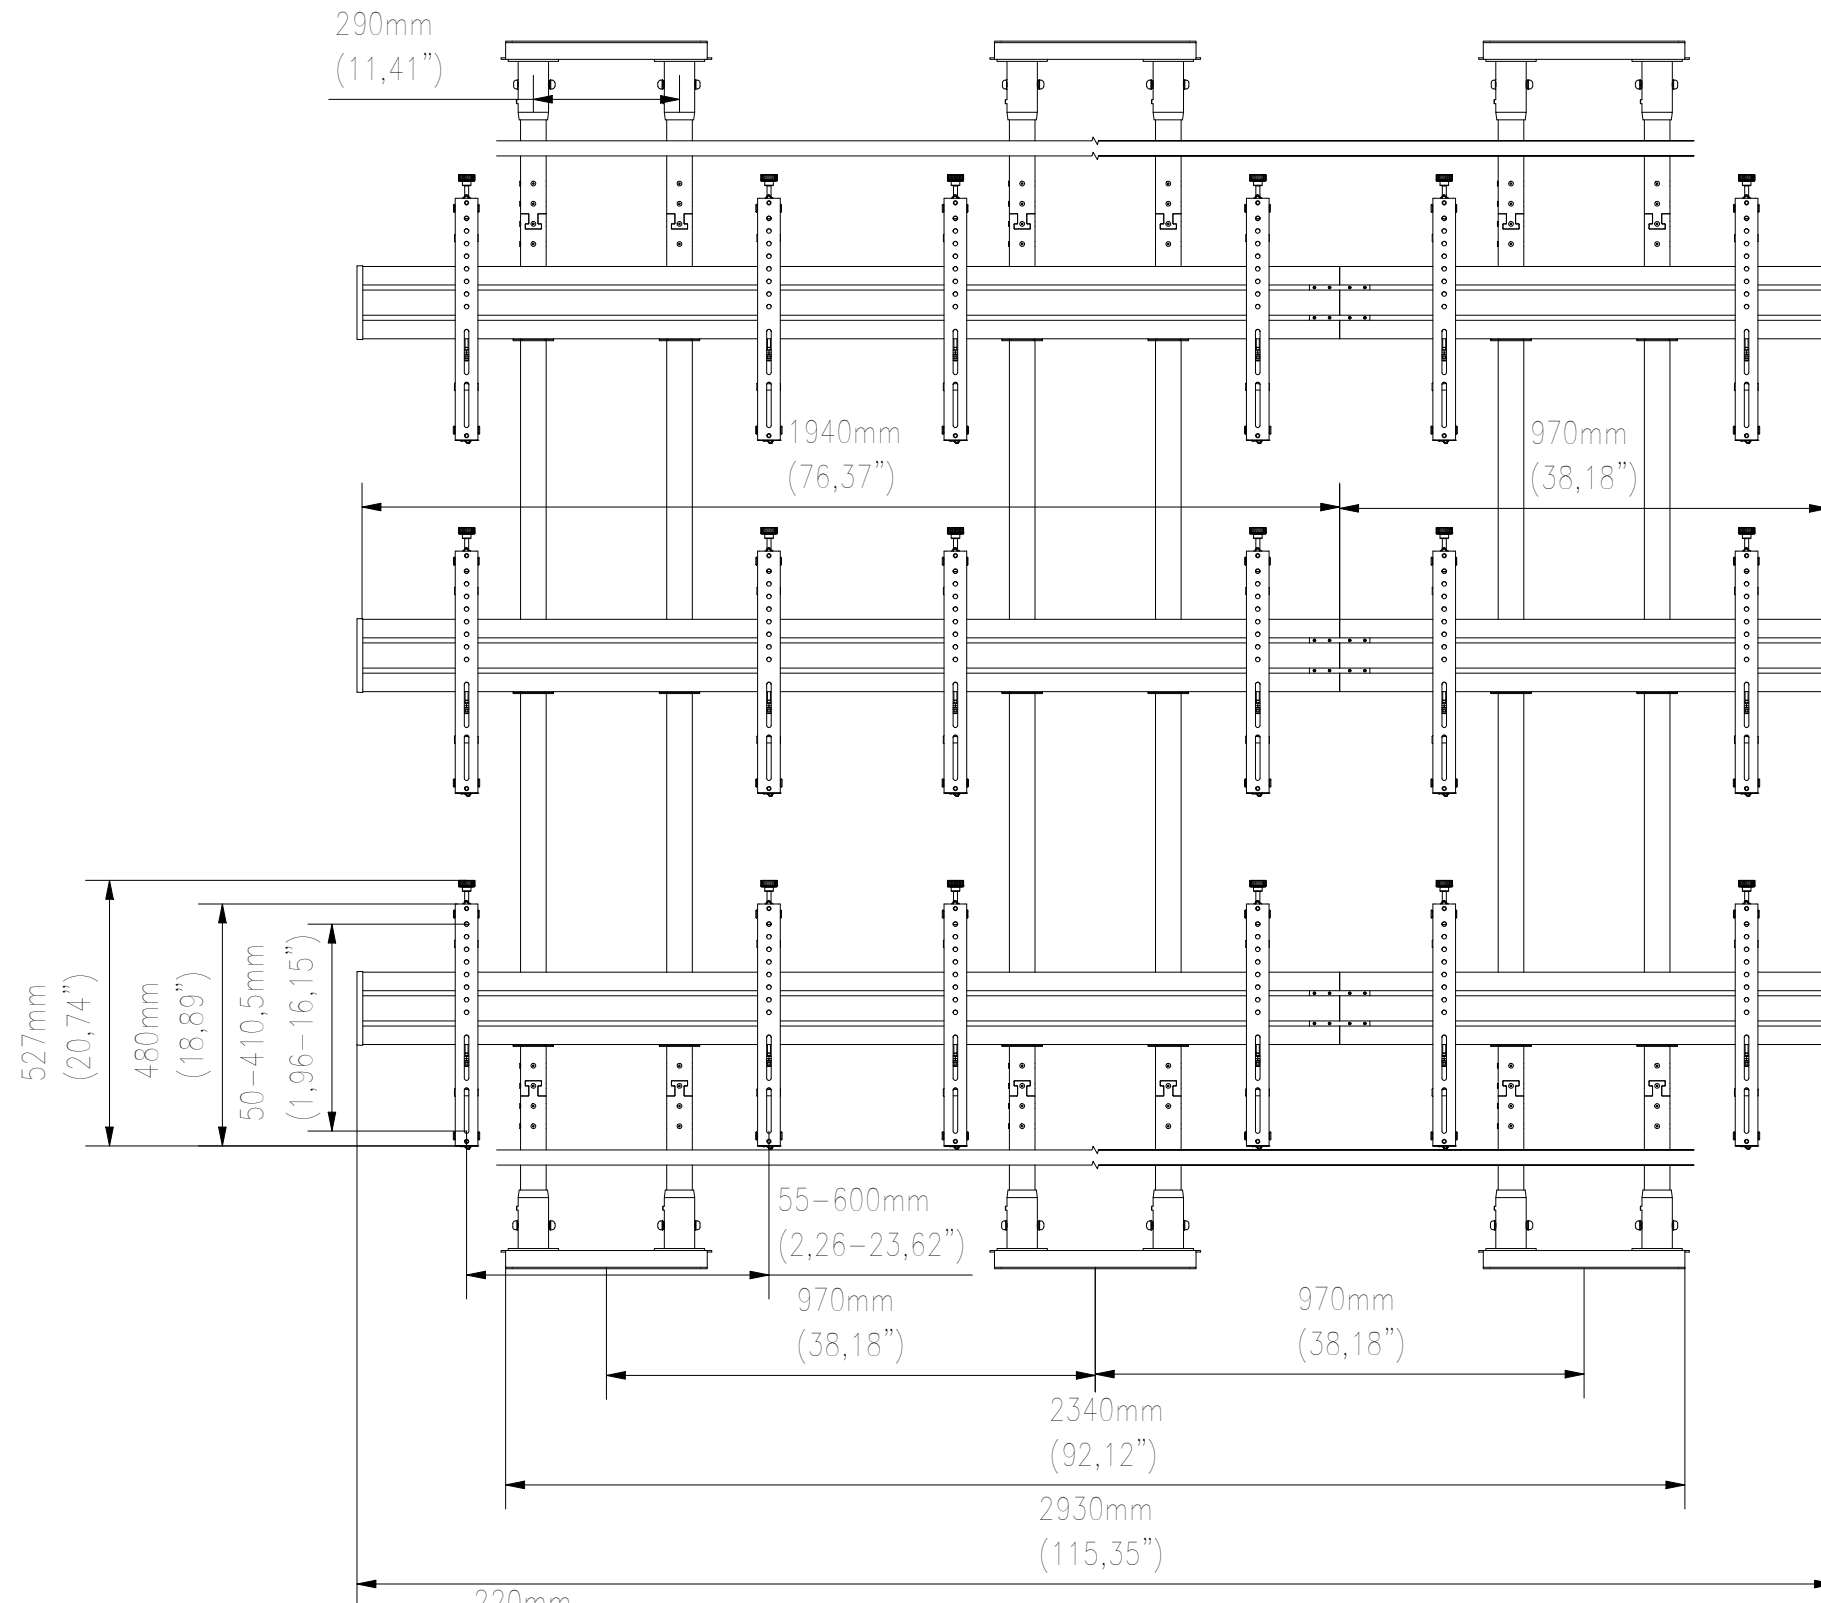

# FRONT VIEW

# TOP VIEW

**edbak**  
 PL 23-107 Strzyżewice  
 Piotrowice 186 / Poland

Index No:

WFCA3347-L

Sheet: A3

Scale: 1 : 15

Project No:

840